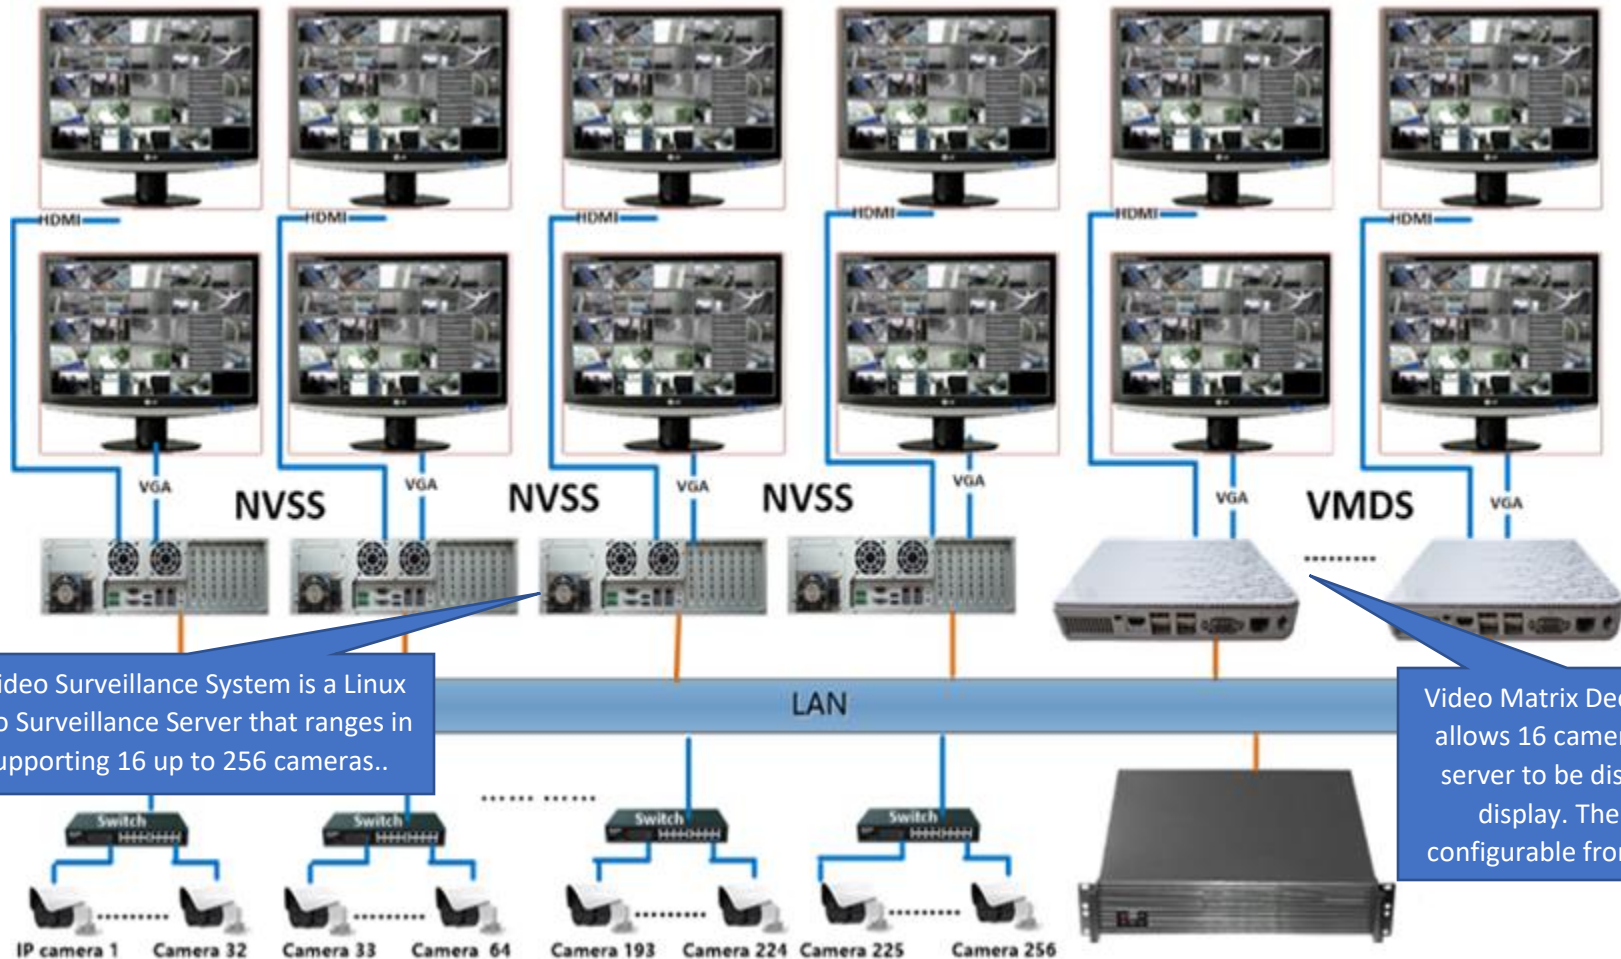

# 256Ch 1080P IP Camera Solution

Network Video Surveillance System is a Linux based Video Surveillance Server that ranges in models supporting 16 up to 256 cameras..

Video Matrix Decoder System allows 16 cameras from any server to be displayed on a display. The VMDS is configurable from the NVMS.

Network Video Management System allows the user to access all surveillance server and live view up to 144 cameras at a time. The NVMS allows the user to playback and capture footage from all server and cameras.