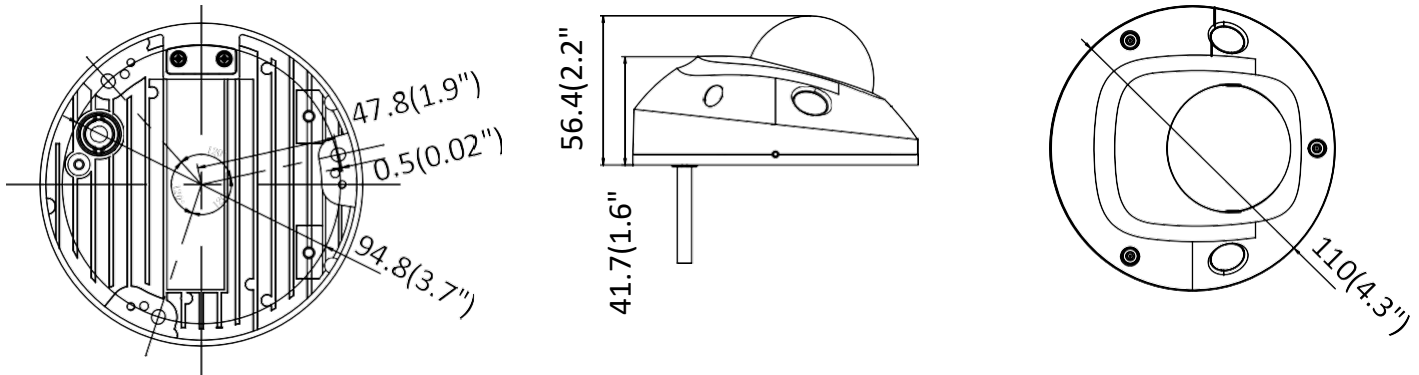

iPoint IP Cameras

4MP Mini IR Dome Camera

- 1/2.5" Progressive Scan CMOS
- 2688 × 1520@30 fps
- 2.8, 4, 6 mm fixed lens
- H.265+, H.265, H.264+, H.264
- 120dB WDR
- IP66
- Built-in microSD/SDHC/SDXC card slot, up to 128 GB
- Wi-Fi connection (Optional)

NV454F(S)-IR

Image Sensor	1/2.5" Progressive Scan CMOS
Min. Illumination	Color: 0.008 Lux @ (F1.2, AGC ON), 0.014 lux @(F1.6, AGC ON), 0 lux with IR
Shutter Speed	1/3 s to 1/100,000 s
Slow Shutter	Yes
Day & Night	IR Cut Filter
Digital Noise Reduction	3D DNR
WDR	120dB
Axis Adjustment	Pan: -30° to 30°, tilt: 0° to 75°, rotate: 0° to 360°
Focal Length	2.8, 4, 6 mm
Aperture	F1.6
Focus	Fixed
FOV	2.8 mm: Horizontal field of view: 109°, Vertical field of view: 60°, Diagonal field of view: 131° 4 mm: Horizontal field of view: 88°, Vertical field of view: 46°, Diagonal field of view: 105° 6 mm: Horizontal field of view: 53°, Vertical field of view: 30°, Diagonal field of view: 61°
Lens Mount	M12
IR Range	Up to 10 m
Wavelength	850nm
Video Compression	Main stream: H.265/H.264, Sub-stream: H.265/H.264/MJPEG, Third stream: H.265/H.264
H.264 Type	Main Profile/High Profile
H.264+	Main stream supports
H.265 Type	Main Profile
H.265+	Main stream supports

Web Client Language	32 languages English, Russian, Estonian, Bulgarian, Hungarian, Greek, German, Italian, Czech, Slovak, French, Polish, Dutch, Portuguese, Spanish, Romanian, Danish, Swedish, Norwegian, Finnish, Croatian, Slovenian, Serbian, Turkish, Korean, Traditional Chinese, Thai, Vietnamese, Japanese, Latvian, Lithuanian, Portuguese (Brazil)
Power Supply	12 VDC \pm 25%, PoE (802.3af)
Power Consumption and Current	12 VDC, 0.7 A, max. 8.5 W, Φ 5.5mm coaxial plug power PoE (802.3af, 36 V to 57 V), 0.3 A to 0.1 A, max. 10 W
Protection Level	IK8, IP66
Material	Front cover: plastic, Bottom base: metal
Dimensions	Φ 110 mm \times 56.4 mm (Φ 4.3" \times 2.2")
Weight	Camera: Approx. 400 g (0.9 lb.)

Dimensions

Accessory